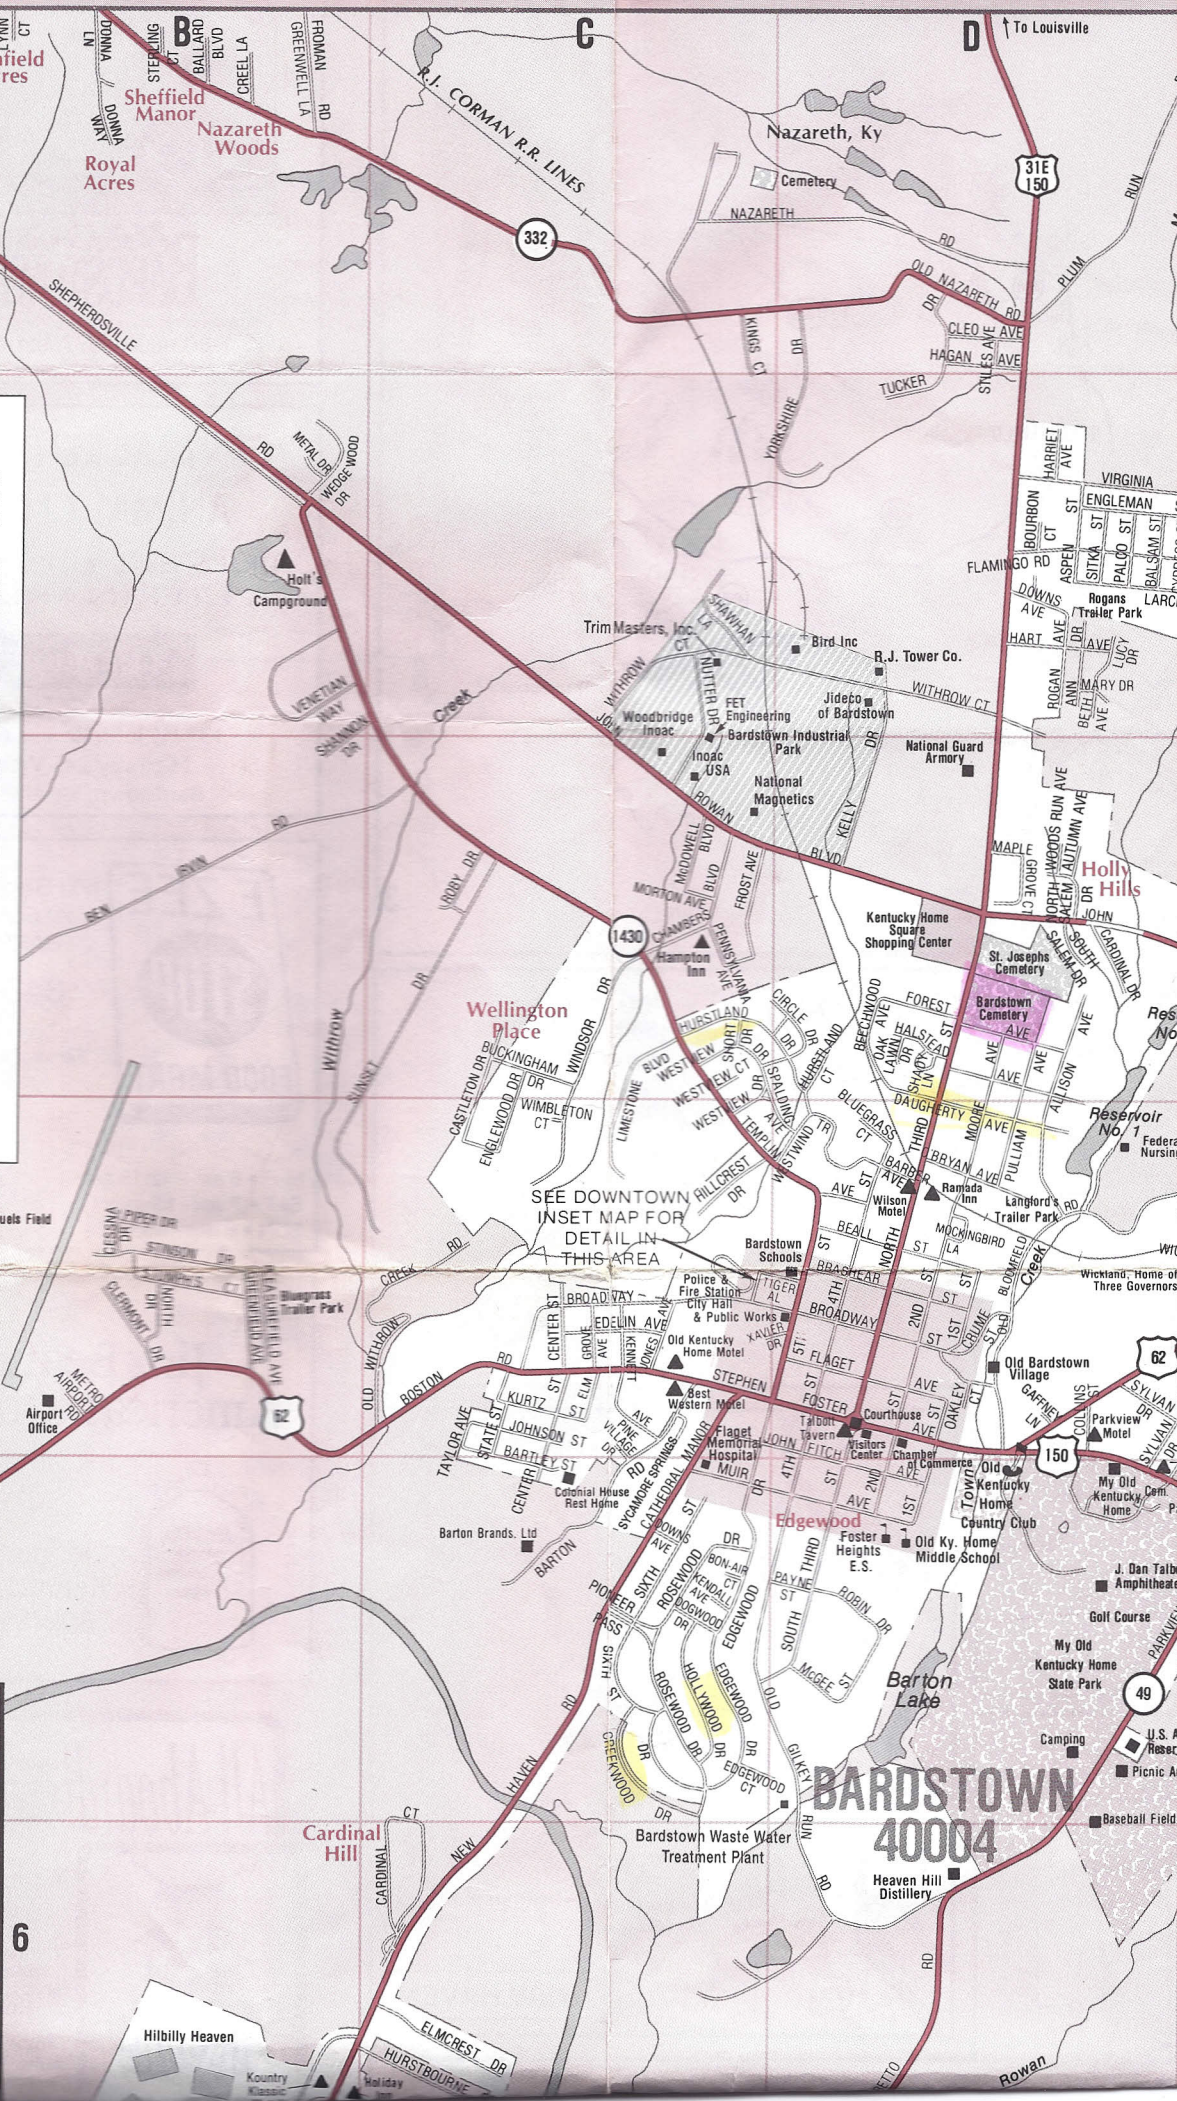

ATTRACTIONS INDEX

- Abbey of Gethsemani County Map/Grid C-5
- American Outpost County Map/Grid C-2
- Bardstown Historical Museum Downtown Inset Map
- Bardstown Tourist Commission & Visitors Center Downtown Inset Map
- Barton Brands, Ltd City Map/Grid C-5
- Barnheim Forest County Map/Grid C-2
- Chamber of Commerce and BIDC Downtown Inset Map
- Court Square Downtown Inset Map
- Heaven Hill Distilleries City Map/Grid D-6
- J. Dan Talbot Amphitheater City Map/Grid D-5
- James B. Beam Distillery County Map/Grid C-2
- John Fitch Monument Downtown Inset Map
- Walker's Mark Distillery County Map/Grid D-5
- The Mission City Map/Grid D-4
- My Old Kentucky Home State Park City Map/Grid D-5
- Nelson County Court House Downtown Inset Map
- Old Bardstown Village City Map/Grid D-4
- The Old Mill City Map/Grid D-4
- Old Talbot Tavern Downtown Inset Map
- One-room Log School House Downtown Inset Map
- Oscar Getz Museum of Whiskey History Downtown Inset Map
- Pioneer Cemetery City Map/Grid D-5
- Rooster Run General Store County Map/Grid C-2
- Spalding Hall Downtown Inset Map
- St. Joseph Cathedral Downtown Inset Map
- St. Thomas Church County Map/Grid D-4
- Wickland, Home of Three Governors City Map/Grid D-4

SEE DOWNTOWN INSET MAP FOR DETAIL IN THIS AREA

On the scenic campus of the Sisters of Charity of Nazareth ...

6

BARDSTOWN 40004